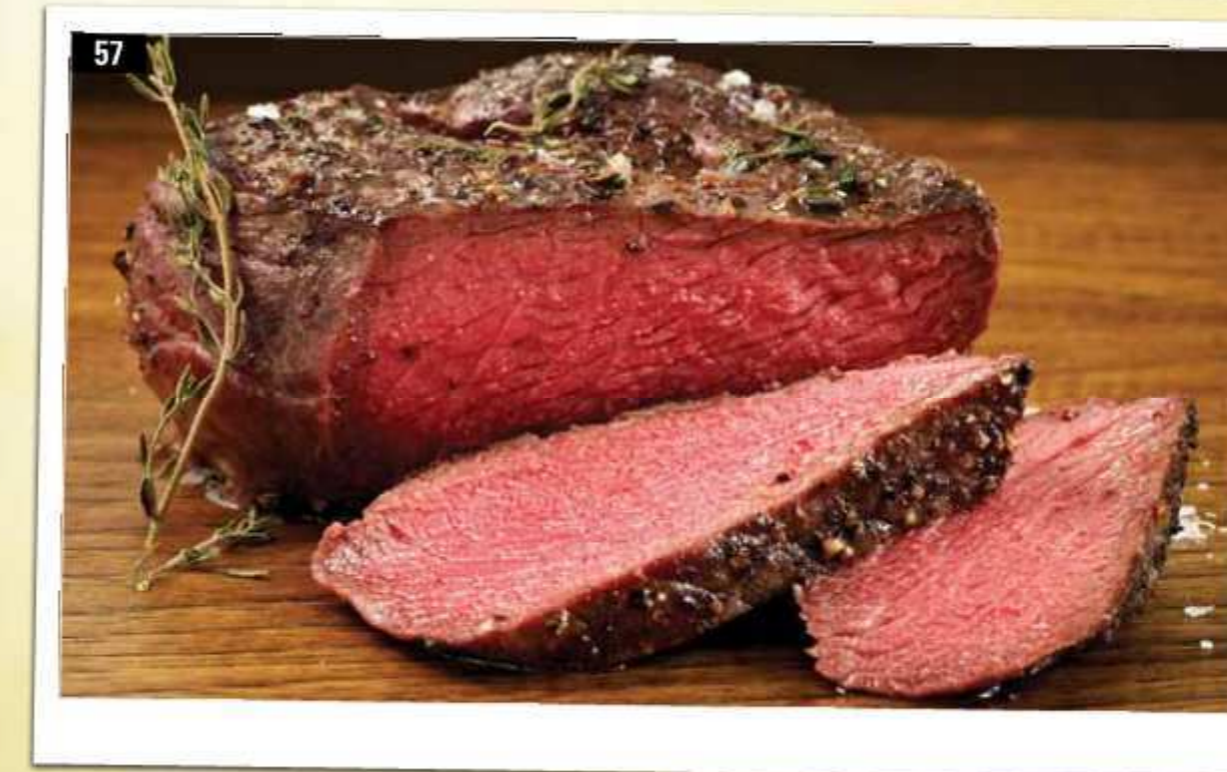

GRILLED STEAK, 250 GR, SAUCE OF YOUR CHOICE (PEPPER, MUSTARD, MUSHROOMS)

สเต็กเนื้อพริกไทย

360^{THB}