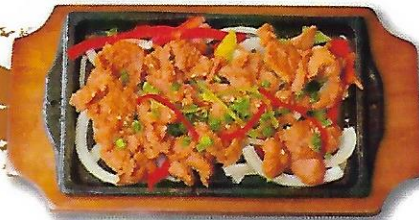

Daily Lunch Special (Mon-Fri)

월 화 수 목 금

\$12.90++ only!

MONDAY

해물 순두부찌개
Seafood Beancurd Soup
Mild or Spicy /
Vegetarian option available

TUESDAY

비빔밥
Bibimbap
Veg. / Beef / Pork / Chicken

WEDNESDAY

참쌀반계탕
Half Ginseng Chicken Soup
with Glutinous Rice

THURSDAY

제육불고기 정식
Spicy Stir-fried Pork
with Rice

FRIDAY

해물된장찌개
Soybean Paste Stew
with Seafood

T & C
*This promotion cannot be used on Public Holiday.
*This promotion cannot be used with other discounts/offer.

All set meals come with rice and side dishes
(Half ginseng chicken soup does not include rice)