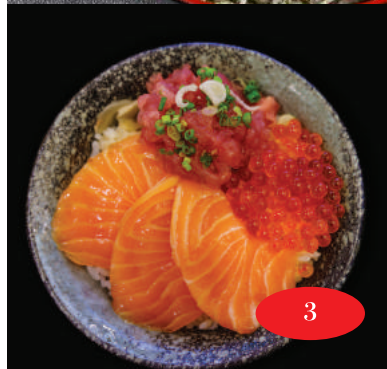

チラシ丼

Chirashi Don (Sushi with Raw Fish)
Includes Miso Soup and Rice

1. 大トロ丼
Otoro Don 48
(Tuna Belly with Sushi Rice)
2. ネギトロ丼
Negitoro Don 38
(Chop Tuna Belly with Rice)
3. 鮭丼
Shake Don 20
(Salmon with Rice)
4. チラシ丼
Chirashi Don 30
(Assorted Raw Fish with Rice)
5. ばらちらし丼
Bara Chirashi Don 24
(Cube Raw Fish with Rice)
6. 炙りちらし丼
Aburi Chirashi Don 32
(Torch Raw Fish with Rice)

お弁当 Bento Set

7. おまかせ弁当
Chef Omakase Bento Box 55

丼ぶり

Don Buri
includes Miso Soup and Rice

- 8. てん丼
Tendon Don
(Mix Prawn and Vegetable) 16
- 9. 鰻丼
Unagi Don
(Eel with Rice) 22
- 10. 牛丼
Gyu Don
(Beef with Rice) 18
- 11. 鶏丼
Tori Don
(Chicken with Sweet Sauce) 15
- 12. カツ丼
Katsu Don
(Pork Cutlet with Egg and Onion) 15