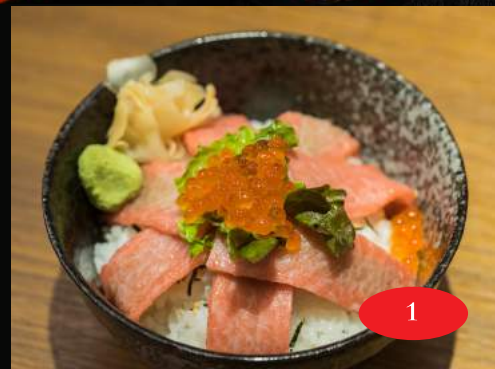

チラシ丼

Chirashi Don (Sushi with Raw Fish)
Includes Miso Soup and Rice

1. 大トロ丼
Otoro Don 48
(Tuna Belly with Sushi Rice)
2. ネギトロ丼
Negitoro Don 38
(Chop Tuna Belly with Rice)
3. 鮭丼
Shake Don 20
(Salmon with Rice)
4. チラシ丼
Chirashi Don 30
(Assorted Raw Fish with Rice)
5. ばらちらし丼
Bara Chirashi Don 24
(Cube Raw Fish with Rice)
6. 炙りちらし丼
Aburi Chirashi Don 32
(Torch Raw Fish with Rice)

お弁当 Bento Set

7. おまかせ弁当
Chef Omakase Bento Box 55

丼ぶり

Don Buri
includes Miso Soup and Rice

- 8. てん丼
Tendon Don
(Mix Prawn and Vegetable) 16
- 9. 鰻丼
Unagi Don
(Eel with Rice) 22
- 10. 牛丼
Gyu Don
(Beef with Rice) 18
- 11. 鶏丼
Tori Don
(Chicken with Sweet Sauce) 15
- 12. カツ丼
Katsu Don
(Pork Cutlet with Egg and Onion) 15