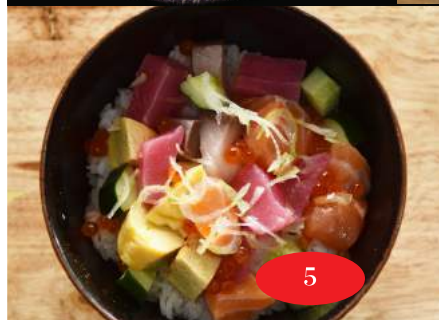

チラシ丼

Chirashi Don (Sushi with Raw Fish)
Includes Miso Soup and Rice

1. 大トロ丼
Otoro Don 48
(Tuna Belly with Sushi Rice)
2. ネギトロ丼
Negitoro Don 38
(Chop Tuna Belly with Rice)
3. 鮭丼
Shake Don 20
(Salmon with Rice)
4. チラシ丼
Chirashi Don 30
(Assorted Raw Fish with Rice)
5. ばらちらし丼
Bara Chirashi Don 24
(Cube Raw Fish with Rice)
6. 炙りちらし丼
Aburi Chirashi Don 32
(Torch Raw Fish with Rice)

お弁当 Bento Set

7. おまかせ弁当
Chef Omakase Bento Box 55

丼ぶり

Don Buri
includes Miso Soup and Rice

- 8. てん丼
Tendon Don
(Mix Prawn and Vegetable) 16
- 9. 鰻丼
Unagi Don
(Eel with Rice) 22
- 10. 牛丼
Gyu Don
(Beef with Rice) 18
- 11. 鶏丼
Tori Don
(Chicken with Sweet Sauce) 15
- 12. カツ丼
Katsu Don
(Pork Cutlet with Egg and Onion) 15