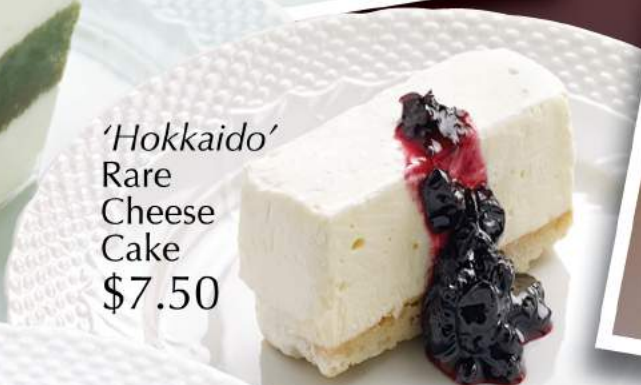

'Hokkaido'
Rare
Cheese
Cake
\$7.50

Mille
Crêpes
\$7.50

Gâteau
Chocolat
\$6.80

Strawberry
Shortcake
\$7.80