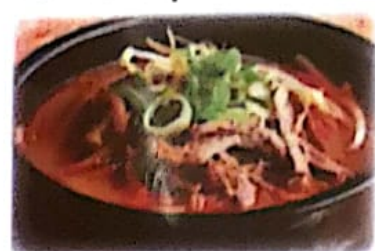

+1 Rice **free**

or

or

+

or

김치찌개

된장찌개

해물순두부

소불고기

돼지불고기

Kimchi Soup / Soybean Soup
Seafood Soft Tofu Soup

Beef Bulgoggi
Pork Bulgoggi

3 SIMPLE MEAL (For 1pax)

free
+1 Rice
 공기밥 무료요~

BEST
 김치찌개  \$9.9
 Pork Kimchi Soup U.P \$14

BEST
 해물순두부  \$9.9
 Seafood Soft Tofu Soup U.P \$14

된장찌개 \$9.9
 Soybean Soup U.P \$14

두부찌개  \$9.9
 Spicy Pork Tofu Soup U.P \$14

육개장  \$11.9
 Spicy Beef Soup U.P \$17

BEST
 돼지불고기  \$11.9
 Pork Bulgogi U.P \$16

소불고기 \$12.9
 Beef Bulgogi U.P \$17

고등어구이 \$12.9
 Saba Fish U.P \$17