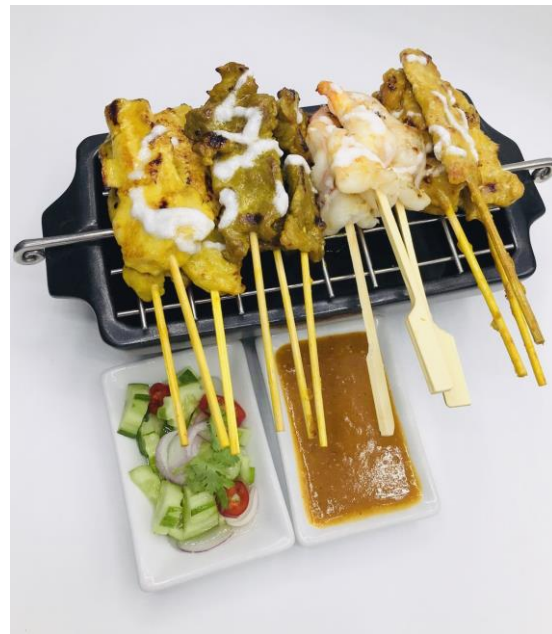

SAMASA 270

TRUFFLEED FRIES 280

SAI KROK E-SAN 320

PULL CHICKEN TACO 320

PORK BAO 320

DIM SUM 320

DIM SUM

POT STICKER 320

PHO PIA SOD 370

CHICKEN WING 370

KATHI ROLL 380

LAMB KOFTE 380

ASSORTED SATAY 490

LOBSTER ROLL 560

SLIDERS 850

WAGYU KATZU 2,600