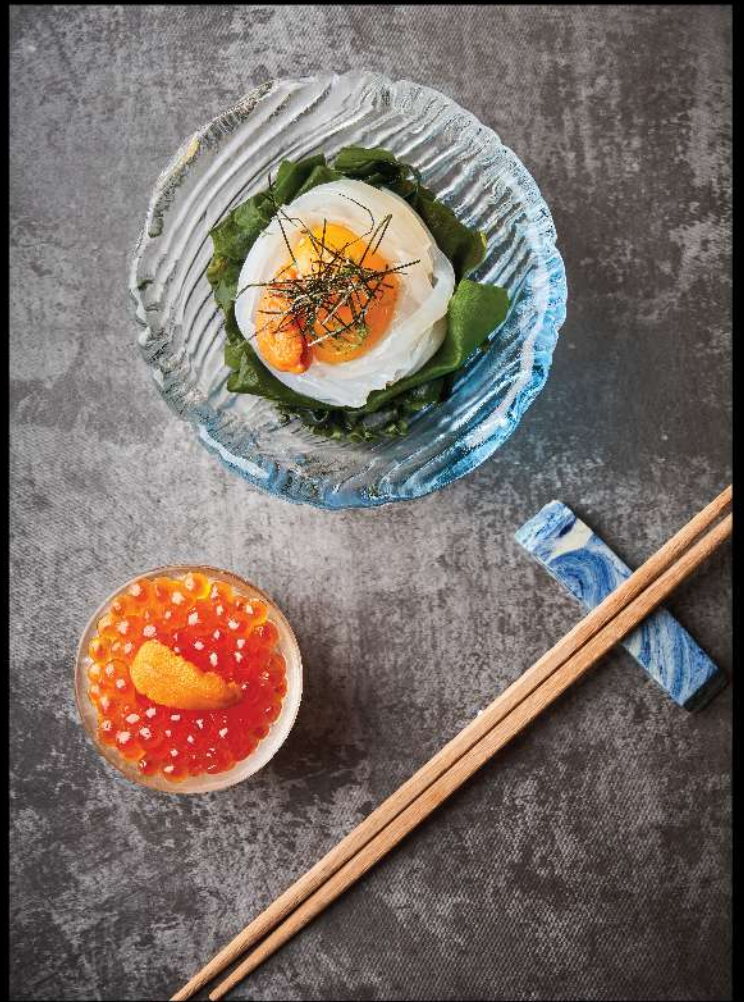

LUNCH OMAKASE 3,200.-

ランチおまかせ

- FIRST SOUP
- 2 KINDS OF SASHIMI
- APPETIZER 2 DISHES
- SUSHI 10 PCS.
- MISO SOUP
- DESSER

AZAMI LUNCH 1,990.-

鮪

- STARTER SOUP
- APPETIZER 1 DISH
- SUSHI 11 PCS
- MISO SOUP ICE CREAM

ENJOY THE DELICACY OF THE-80-YEAR- TRADITIONAL AUTHENTIC HOKKAIDO TASTE
FROM OUR BEST SEASONAL PICKED INGREDIENTS ESPECIALLY SERVED FOR YOU.

波
MASA
OTARU MASAZUSHI