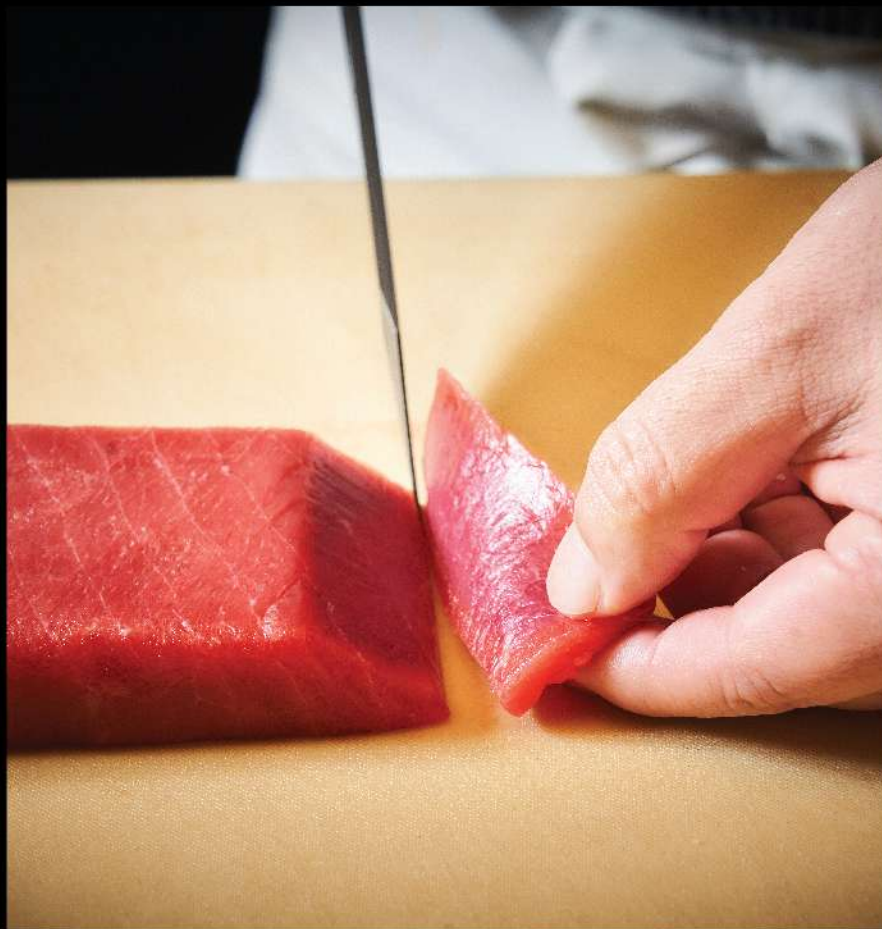

LUNCH OMAKASE 3,200.-

ランチおまかせ

- FIRST SOUP
- 2 KINDS OF SASHIMI
- APPETIZER 2 DISHES
- SUSHI 10 PCS.
- MISO SOUP
- DESSER

AZAMI LUNCH 1,990.-

鮪

- STARTER SOUP
- APPETIZER 1 DISH
- SUSHI 11 PCS
- MISO SOUP ICE CREAM

ENJOY THE DELICACY OF THE-80-YEAR- TRADITIONAL AUTHENTIC HOKKAIDO TASTE
FROM OUR BEST SEASONAL PICKED INGREDIENTS ESPECIALLY SERVED FOR YOU.

波
MASA
OTARU MASAZUSHI