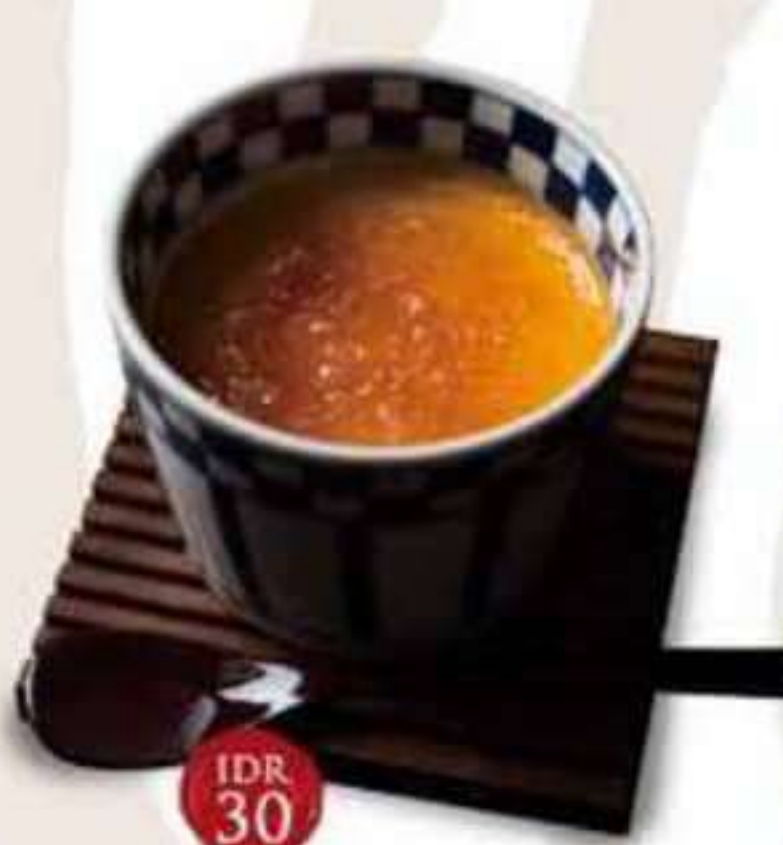

Custard Pudding
プリン

IDR 30