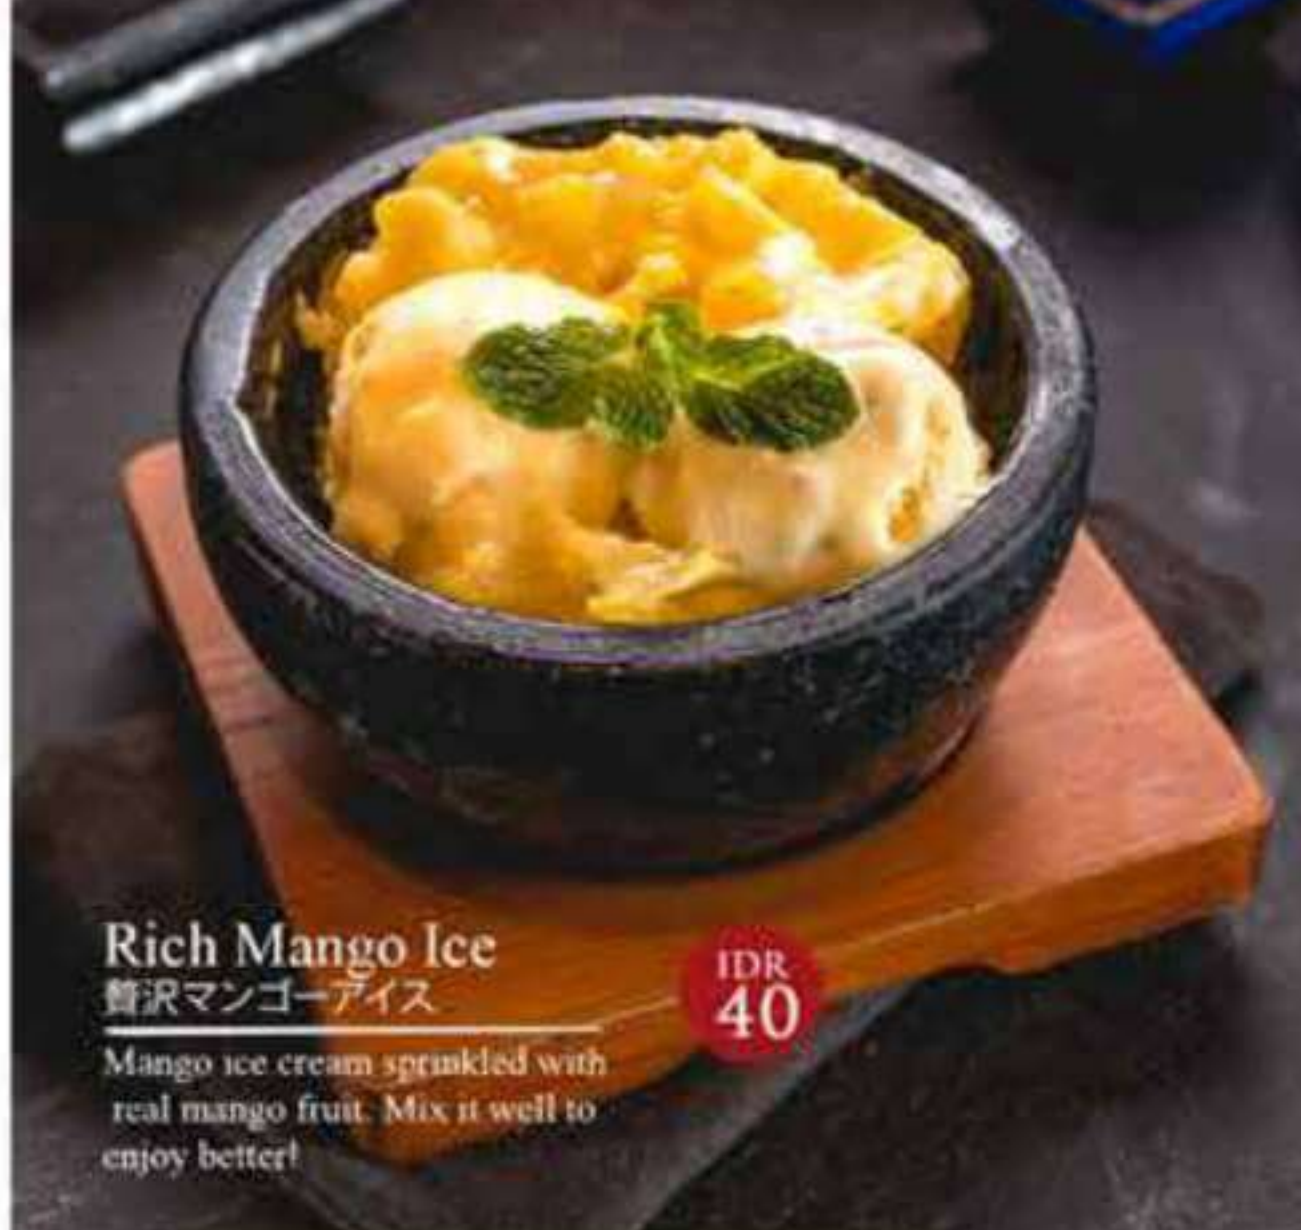

Strawberry Azuki Ice Cream
小豆イチゴアイス

Rich Mango Ice
贅沢マンゴーアイス

IDR 40