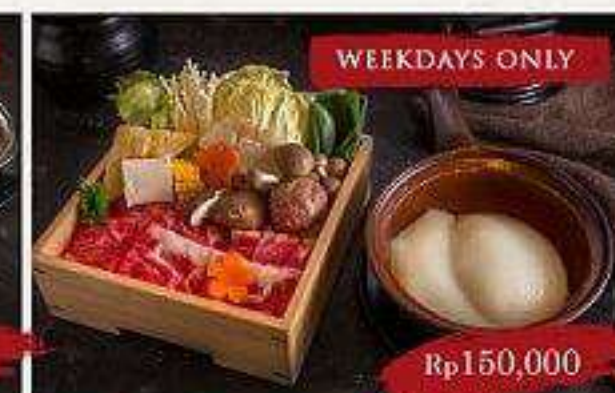

"BIJIN SHABU-SHABU PERSONAL"
一人前美人しゃぶしゃぶ
Personal size of your favorite shabu-shabu with juicy US beef and fresh vegetables.

Rp150,000