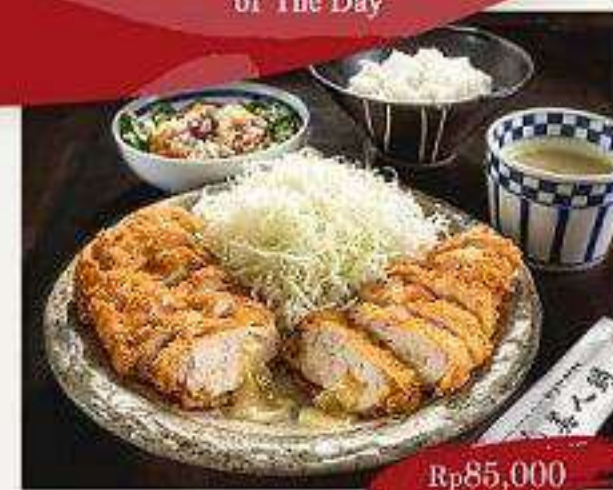

Lunch Combo Special

Lunch combo set served with Mini Salad of The Day, Tsukune Collagen Soup, or rice depends on the menu of your choice.
ランチセットは、基本ミニサラダ、コラーゲンスープ、ライスが付きますが、メニューによって異なります。

*All prices are subject to 10% PB1 and 5% service charge

"CHICKEN KATSU SET"
チキンかつ定食
Deep-fried chicken cutlet with melted cheese filling. Served with Tsukune Collagen Soup, Salad and rice.

Rp85,000