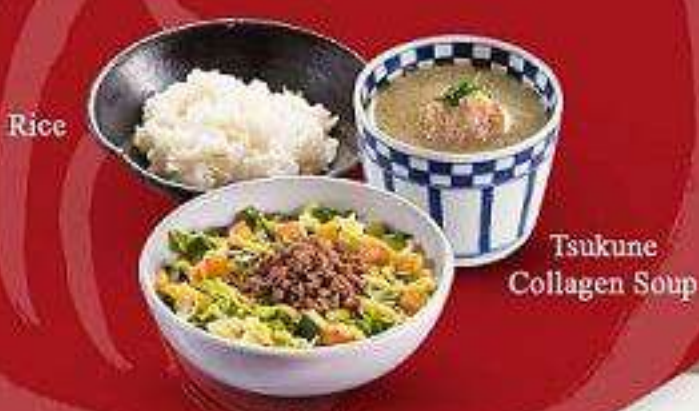

Bijin men

LUNCH TIME 11.00 - 16.00

"RAMEN COMBO SET" ラーメンセット

"WONTON BIJINMEN" 美人麵ワンタン

Ramen served in chicken collagen soup with classic 3 flavors dumpling (chicken, shrimp, and beef)

Rp88,000

Wonton Bijinmen Combo Set Rp 108,000

"ORIGINAL BIJINMEN" 美人麵

Ramen served in our signature chicken collagen soup of Bijin Nabe

Rp75,000

Original Bijinmen Combo Set Rp 95,000

"SPECIAL BIJINMEN" 美人麵全部入り

Special combination ramen with both chicken and salmon topping.

Rp98,000

Special Bijinmen Combo Set Rp 118,000

"SALMON-MISO BIJINMEN" 美人麵味噌

Ramen served in miso flavored chicken collagen soup with salmon slice and corns.

Rp75,000

Salmon-Miso Bijinmen Combo Set Rp 95,000

SPECIAL DONBURI

"SALMON DONBURI SET"

サーモン丼セット
Salmon and flying fish roe rice bowl. Served with Tsukune Collagen Soup and salad.

Rp78,000

"ROAST BEEF DONBURI SET"

ローストビーフ丼
Juicy beef roasted at high heat piled plentifully on the bed of rice. Dip the beef in yoghurt or garlic dipping sauce. Served with Tsukune Collagen Soup and Salad.

Rp125,000

WEEKDAYS ONLY

"HEALTHY SHABU-SHABU SHIRATAKI NOODLE"

ヘルシーしゃぶしゃぶしらたきヌードル
Personal hot pot consists of vegetables, beef, and other healthy toppings. You can choose between Shirataki or regular ramen. Perfect for your healthy diet.

Rp98,000

Healthy Shabu-shabu Noodle Combo Set Rp 118,000

All prices are subject to 10% PB1 and 5% service charge

Side Dish

Lunch Combo Special

Lunch combo set served with Mini Salad of The Day, Tsukune Collagen Soup, or rice depends on the menu of your choice.
ランチセットは、基本ミニサラダ、コラーゲンスープ、ライスが付きますが、メニューによって異なります。

*All prices are subject to 10% PB1 and 5% service charge

"CHICKEN KATSU SET"
チキンかつ定食
Deep-fried chicken cutlet with melted cheese filling. Served with Tsukune Collagen Soup, Salad and rice.

Rp85,000