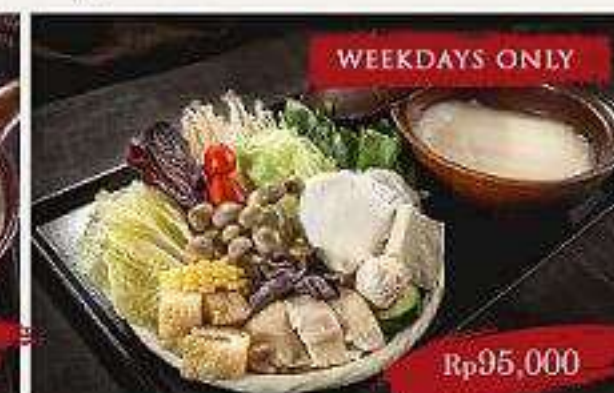

"ORIGINAL BIJIN NABE PERSONAL"
一人前美人麵
Personal size of your favorite original hotpot with chicken and fresh vegetables.

Rp95,000