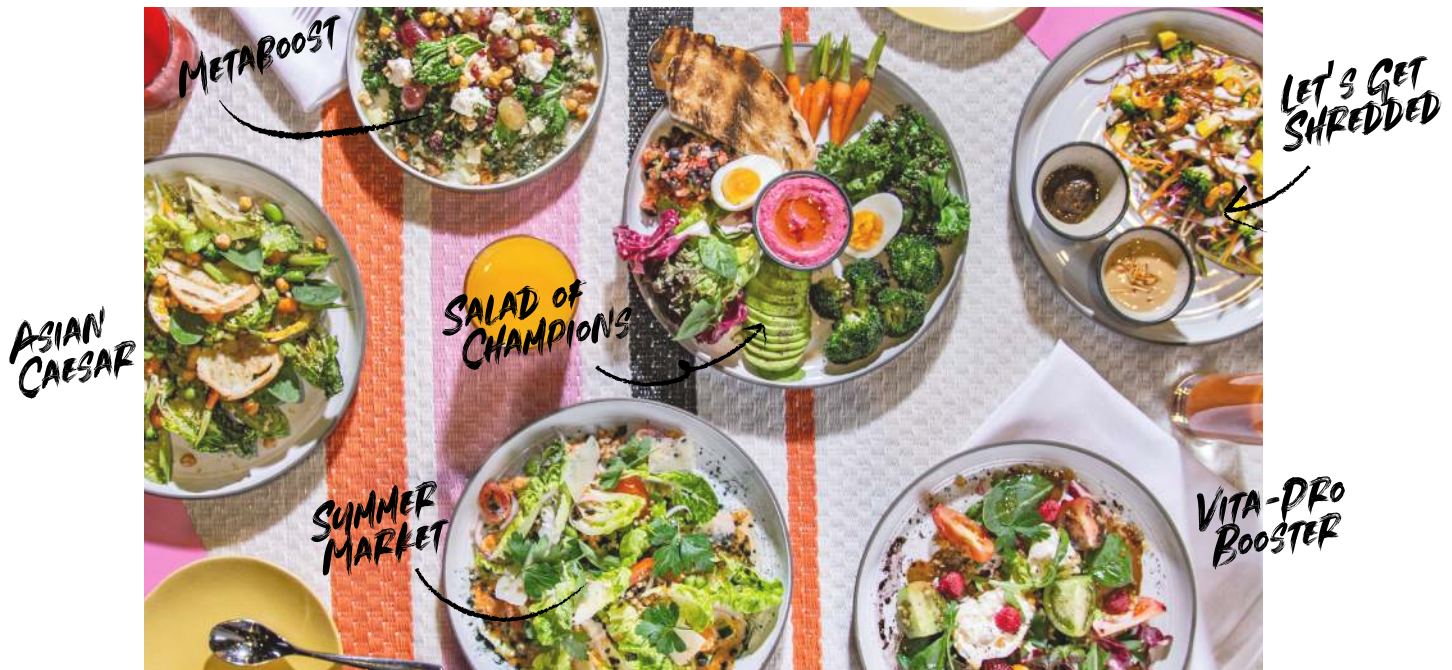

SALADS

Choose add-on protein for your bowl, wrap or salad:

- Grilled free-range organic chicken breast 90
- Seared salmon fillet 90
- Smoked salmon 90

Summer Market 250

Cos lettuce, cucumber, black olive, tomato, fava bean, ricotta, tomato and parmesan coulis, crispy buckwheat, spirulina and fermented blueberry vinaigrette

Let's Get Shredded 250

Shredded salad of fresh zucchini, carrot, red cabbage, red onion, cucumber, grilled mushroom, dried enoki, pine nut, fresh coconut, almond, organic black rice granola and cashew chili and tamarind dressing

Salad of Champions 290

Cous cous & bulgur, beetroot hummus, greens, grilled kale, carrot, avocado, broccoli, kalamata olive, black bean, tomato salsa and boiled egg

Vita-Pro Booster 290

Burrata, heirloom tomato, arugula, greens, raspberry, baby spinach, parsley, crispy quinoa, açai powder, fresh parsley, dried fig, almond, pumpkin seed and soy and balsamic vinaigrette

Asian Caesar 250

Grilled cos lettuce, baby spinach, carrot, sourdough crisp, toasted millet & poppy seed, butternut squash, fava bean, chickpea, broccoli, hummus and sweet miso dressing

Metaboost 290

Kale, radicchio, rocket, celery, green apple, mixed seeds gremolata, walnut granola, creamy walnut yogurt, frozen grape, ricotta, crispy chickpea, dried cranberry and kale extract powder