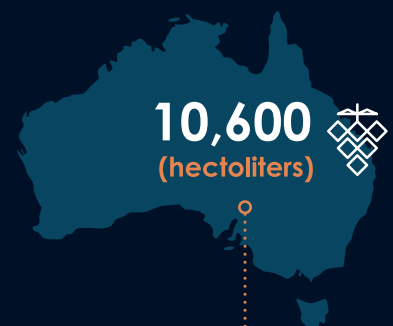

(WHITE)

BAROSSA VALLEY ————— **BTL**

2020 Eden Valley Riesling - Elderton Wines 96

2020 Eden Valley Chardonnay - Elderton Wines 88

TOP WINE

BORDEAUX RED

& REGION

BORDEAUX

TOP WINE

SHIRAZ

& REGION

BAROSSA VALLEY

ARGENTINIAN

(RED)

MENDOZA --- BTL

Catena Zapata Malbec Argentino 98