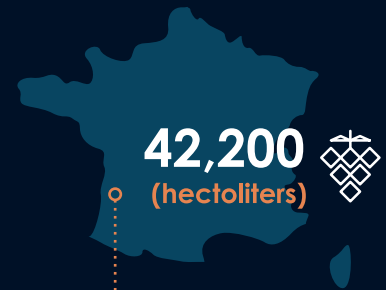

FRENCH

(RED)

BORDEAUX ————— **BTL**

Château Léoville Poyferré 2012 348

Château Ducru Beaucaillou Bordeaux 2010 688

BURGUNDY ————— **BTL**

Louis Latour Clos de Vougeot Grand Cru, Cote de Nuits 2018 588

(WHITE)

BORDEAUX ————— **BTL**

Chateau Smith Haut Lafitte 2012 388

BURGUNDY ————— **BTL**

Louis Latour Cailleret, Chassagne-Montrachet Premier Cru 288

Louis Latour Puligny-Montrachet Cote de Beaune 258

AUSTRALIAN

(RED)

BAROSSA VALLEY ELDERTON FAMILY ————— **BTL**

Elderton Estate Merlot 2019 88

Elderton Estate Cabernet Sauvignon, Barossa 98

Elderton Estate Shiraz 2017 108

(WHITE)

BAROSSA VALLEY ————— **BTL**

2020 Eden Valley Riesling - Elderton Wines 96

2020 Eden Valley Chardonnay - Elderton Wines 88

TOP WINE

BORDEAUX RED

& REGION

BORDEAUX