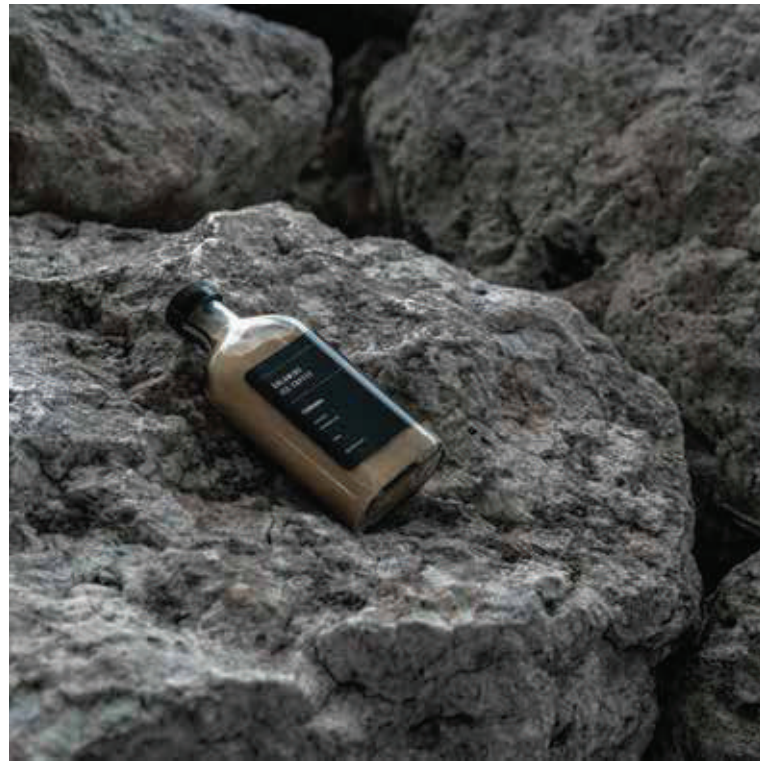

Sunrise

Goldmine.

COFFEE

— KÉNAK —

SIGNA
TURE

BLACK
COFFEE

MILK
BASED

Goldmine.