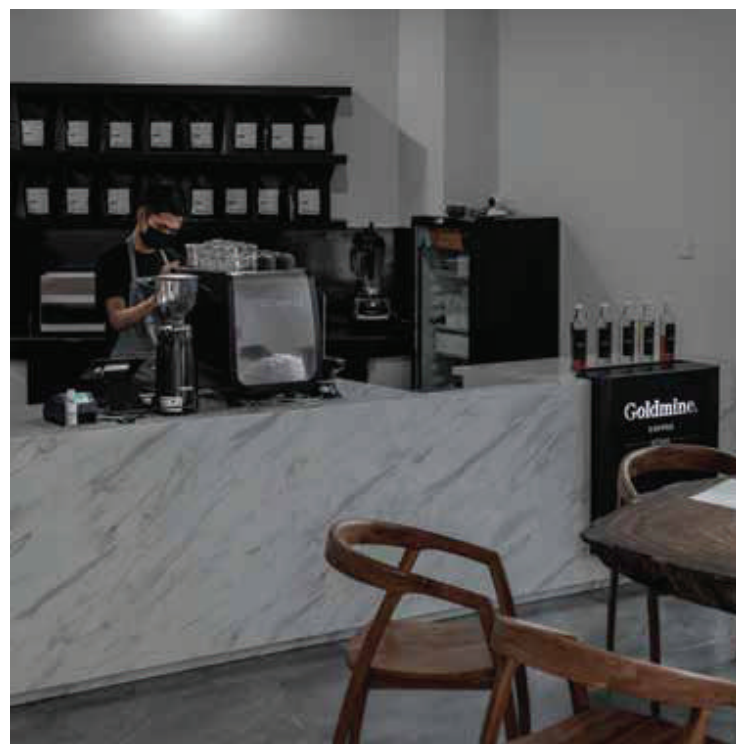

Goldmine.

COFFEE

— KÉNAK —