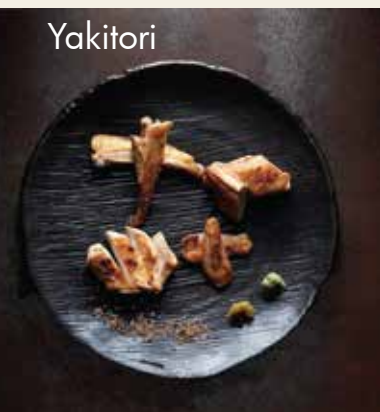

SASHIMI

刺身

Moriawase (3 types)	43
Moriawase (5 types)	78
Moriawase (7 types)	108

SALAD

サラダ

Chicken Skin Salad	7
Japanese Tomato Salad	28
Aburi Buta Shabu Salad	28

YAKITORI

焼子鳥

Thigh	17	Neck	18	Tsukune	19
Breast	12	Gizzard	7	Skin	5
Wing	14	Heart	7	Cock's Comb	6
Soft Bone	8	Tail	6	Miyazaki Style Grilled Neck	28
		Liver	8		

YASAI-MAKI

野菜

Beef Asparagus	10	Pork Kimchi Garlic	10
Beef Maitake	10	Pork Uzura	7
Beef Sukiyaki	10	Pork Avocado	8
Oyster Shiso Pork	12	Pork Shishito	12
Prawn Shiso Pork	12	Pork Mochi	8
Pork Okonomiyaki	8	Pork Mushroom	7

YASAI-YAKI

Shishito	12	Moriawase (4 types)	40
Shitake	10	Sweet Potato w/ Honey Butter	20
Eggplant	18		

Yakitori

Chicken Heart

Yasai Maki

Tsukune

Kaisei-yaki

Uni Shabu Shabu